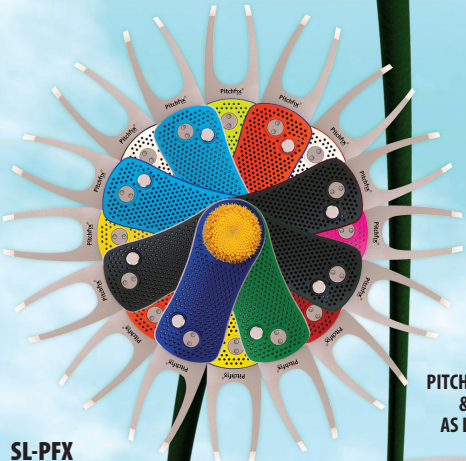

PITCHFIX WILL GROW ON YOU!

ENDLESS POSSIBILITIES AND EVENTS!

SL-PFXALM
PITCHFIX ALIGNMEE
AS LOW AS \$7.90 (R)

SL-PFXTW20
PITCHFIX TWISTER 2.0
DIVOT TOOL & BALL MARKER
AS LOW AS \$11.93 (R)

SL-PFXHC
PITCHFIX HAT CLIP
HAT CLIP & BALL MARKER
AS LOW AS \$4.25 (R)

SL-PFX
PITCHFIX HYBRID
DIVOT TOOL & BALL MARKER
AS LOW AS \$9.61 (R)

SL-PFXXL2
PITCHFIX XL2 DIVOT TOOL
& BALL MARKER
AS LOW AS \$10.10 (R)

SL-PFXCL
PITCHFIX XL2 CLASSIC
DIVOT TOOL & BALL MARKER
AS LOW AS \$12.59 (R)

YOU MAY ALSO LIKE

CHAMPIONSHIP RINGS

CLICK HERE

WEBCAM COVER

CLICK HERE

MAGNETIC LAPEL PINS

CLICK HERE

QUALICRAFT MEDALLIONS