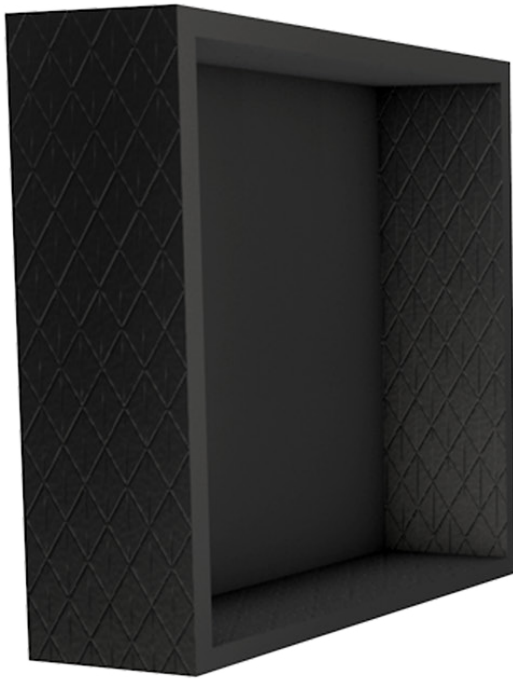

SIMBA'S MULTI PURPOSE PRODUCT PACKAGING

TEXTURE TONE™ Imprint

BOX 10
2 3/8" x 2 3/8"
FITS 1" TO 1 3/4" COINS/MEDALS

Brushed black aluminum lid

BOX 14
3 1/8" x 3 1/8"
FITS 1 3/4" TO 2 1/2" COINS/MEDALS

Laser Engraved

Rich embossed leatherette details

BOX 18
3 7/8" x 3 7/8"
FITS 2" TO 3" COINS/MEDALS

BOX 14

Fits 2.5" Coin / Medal

Fits 1 3/4" Coin / Medal

Fits 2 1/4" Coin / Medal

Fits 2" Coin / Medal

FOAM

LID

LAPEL PIN

RING

COIN

2" MEDALLION

3" MEDALLION

YOU MAY ALSO LIKE

CHAMPIONSHIP RINGS