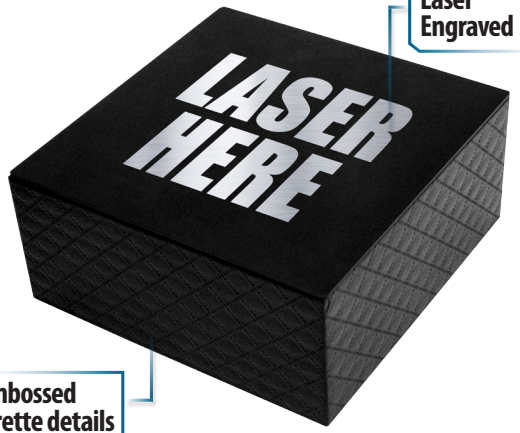

SIMBA'S MULTI PURPOSE PRODUCT PACKAGING

TEXTURE TONE™ Imprint

BOX 10
2 3/8" x 2 3/8"
FITS 1" TO 1 3/4" COINS/MEDALS

Brushed black aluminum lid

BOX 14
3 1/8" x 3 1/8"
FITS 1 3/4" TO 2 1/2" COINS/MEDALS

Laser Engraved

Rich embossed leatherette details

BOX 18
3 7/8" x 3 7/8"
FITS 2" TO 3" COINS/MEDALS

BOX 14

Fits 2.5" Coin / Medal

Fits 1 3/4" Coin / Medal

Fits 2 1/4" Coin / Medal

Fits 2" Coin / Medal

FOAM