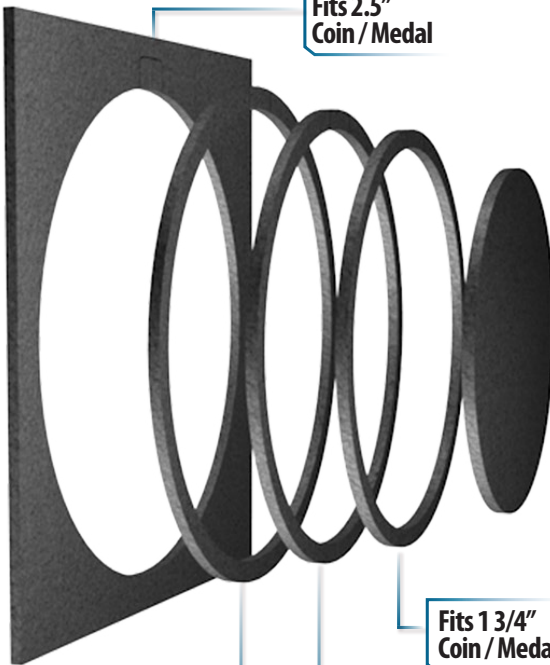

SIMBA'S MULTI PURPOSE PRODUCT PACKAGING

TEXTURE TONE™ Imprint

BOX 10
2 3/8" x 2 3/8"
FITS 1" TO 1 3/4" COINS/MEDALS

Brushed black aluminum lid

BOX 14
3 1/8" x 3 1/8"
FITS 1 3/4" TO 2 1/2" COINS/MEDALS

Laser Engraved

Rich embossed leatherette details

BOX 18
3 7/8" x 3 7/8"
FITS 2" TO 3" COINS/MEDALS

BOX 14

Fits 2.5" Coin / Medal

Fits 1 3/4" Coin / Medal

Fits 2 1/4" Coin / Medal

Fits 2" Coin / Medal

FOAM

LID

LAPEL PIN

RING

COIN

2" MEDALLION

3" MEDALLION

YOU MAY ALSO LIKE

CHAMPIONSHIP RINGS