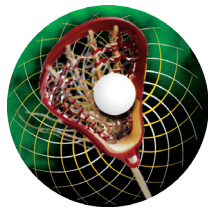

FCL-504
2" LACROSSE
VIBRAPRINT™ EMBLEM