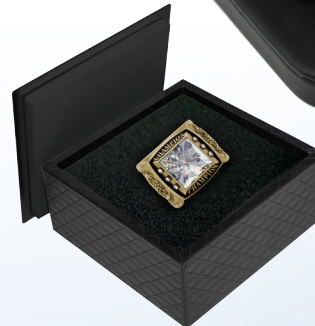

# CHAMPIONSHIP RINGS

**STOCK**

Synthetic stone.

Classy antique finish.

Highly detailed 3D casting.

7 SIZES AVAILABLE.

- 5 BEVEL OPTIONS • 8 STONE COLORS
- 15 STOCK EMBLEMS • 15 ACTIVITY INSERTS
- ANTIQUE GOLD OR SILVER

SL-RGB11  
FINALIST

SL-RGB10  
CHAMPION

**CUSTOM**

CUSTOM

CUSTOM

**RGDP  
RING DISPLAY**  
(COMES WITH 6 RINGS)

**USES**

- Sports Events
- Fantasy Sports
- Team Building
- Top Sales

2 3/8" x 2 3/8"  
DISPLAY BOX

SL-BOX10  
(WITH TEXTURE TONE™ IMPRINT)

**CLICK HERE TO VIEW OUR CHAMPIONSHIP RING LINE**