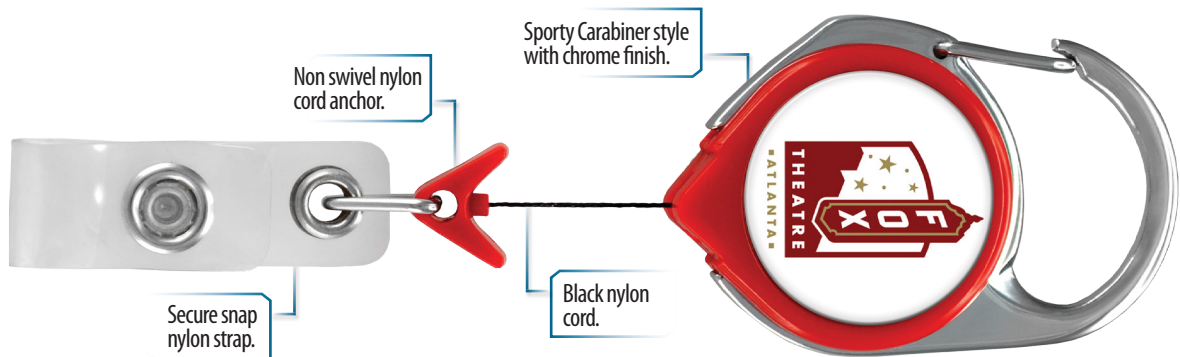

Custom
**CARABINER
 BADGE REELS**
in 5 Days

Custom retractable Carabiner Badge Reels are designed to fit securely onto a belt loop, purse strap, wallet chain, keychain, or any type of wearable loop. Our badge reels are customizable that allow you to design customized badge reels with your own company logo or business name. Available in red, white, blue & black.

EXPRESS VIBRAPRINT™ BADGE REELS
SL-SBRC10
 AS LOW AS **\$1.60 (R)**

YOU MAY ALSO LIKE

CHAMPIONSHIP RINGS

CLICK HERE

WEBCAM COVER

CLICK HERE

MAGNETIC LAPEL PINS

CLICK HERE