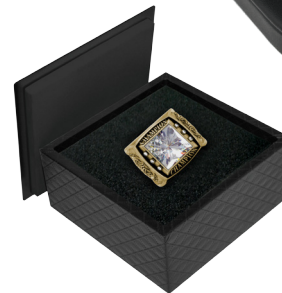

## CUSTOM

Synthetic stone.

Classy antique finish.

Highly detailed 3D casting.

5 SIZES AVAILABLE.

- 5 BEVEL OPTIONS • 8 STONE COLORS
- 15 STOCK EMBLEMS • 15 ACTIVITY INSERTS
- ANTIQUE GOLD OR SILVER

CUSTOM

CUSTOM

RGDP RING DISPLAY (COMES WITH 6 RINGS) \$30.00

USES

- Sports Events
- Fantasy Sports
- Team Building
- Top Sales

SL-RGB11 FINALIST

SL-RGB10 CHAMPION

2 3/8" x 2 3/8" DISPLAY BOX

SL-BOX10 (WITH TEXTURE TONE™ IMPRINT)

INCLUDES VELVET PRESENTATION BAG