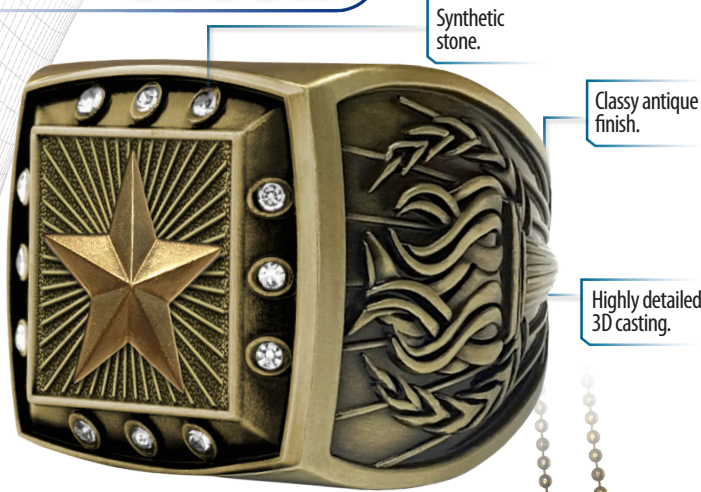

# SIMBA'S NEW CHAMPIONSHIP RINGS & BELTS

## CUSTOM

Synthetic stone.

Classy antique finish.

Highly detailed 3D casting.

5 SIZES AVAILABLE.

- 5 BEVEL OPTIONS • 8 STONE COLORS
- 15 STOCK EMBLEMS • 15 ACTIVITY INSERTS
- ANTIQUE GOLD OR SILVER

CUSTOM

CUSTOM